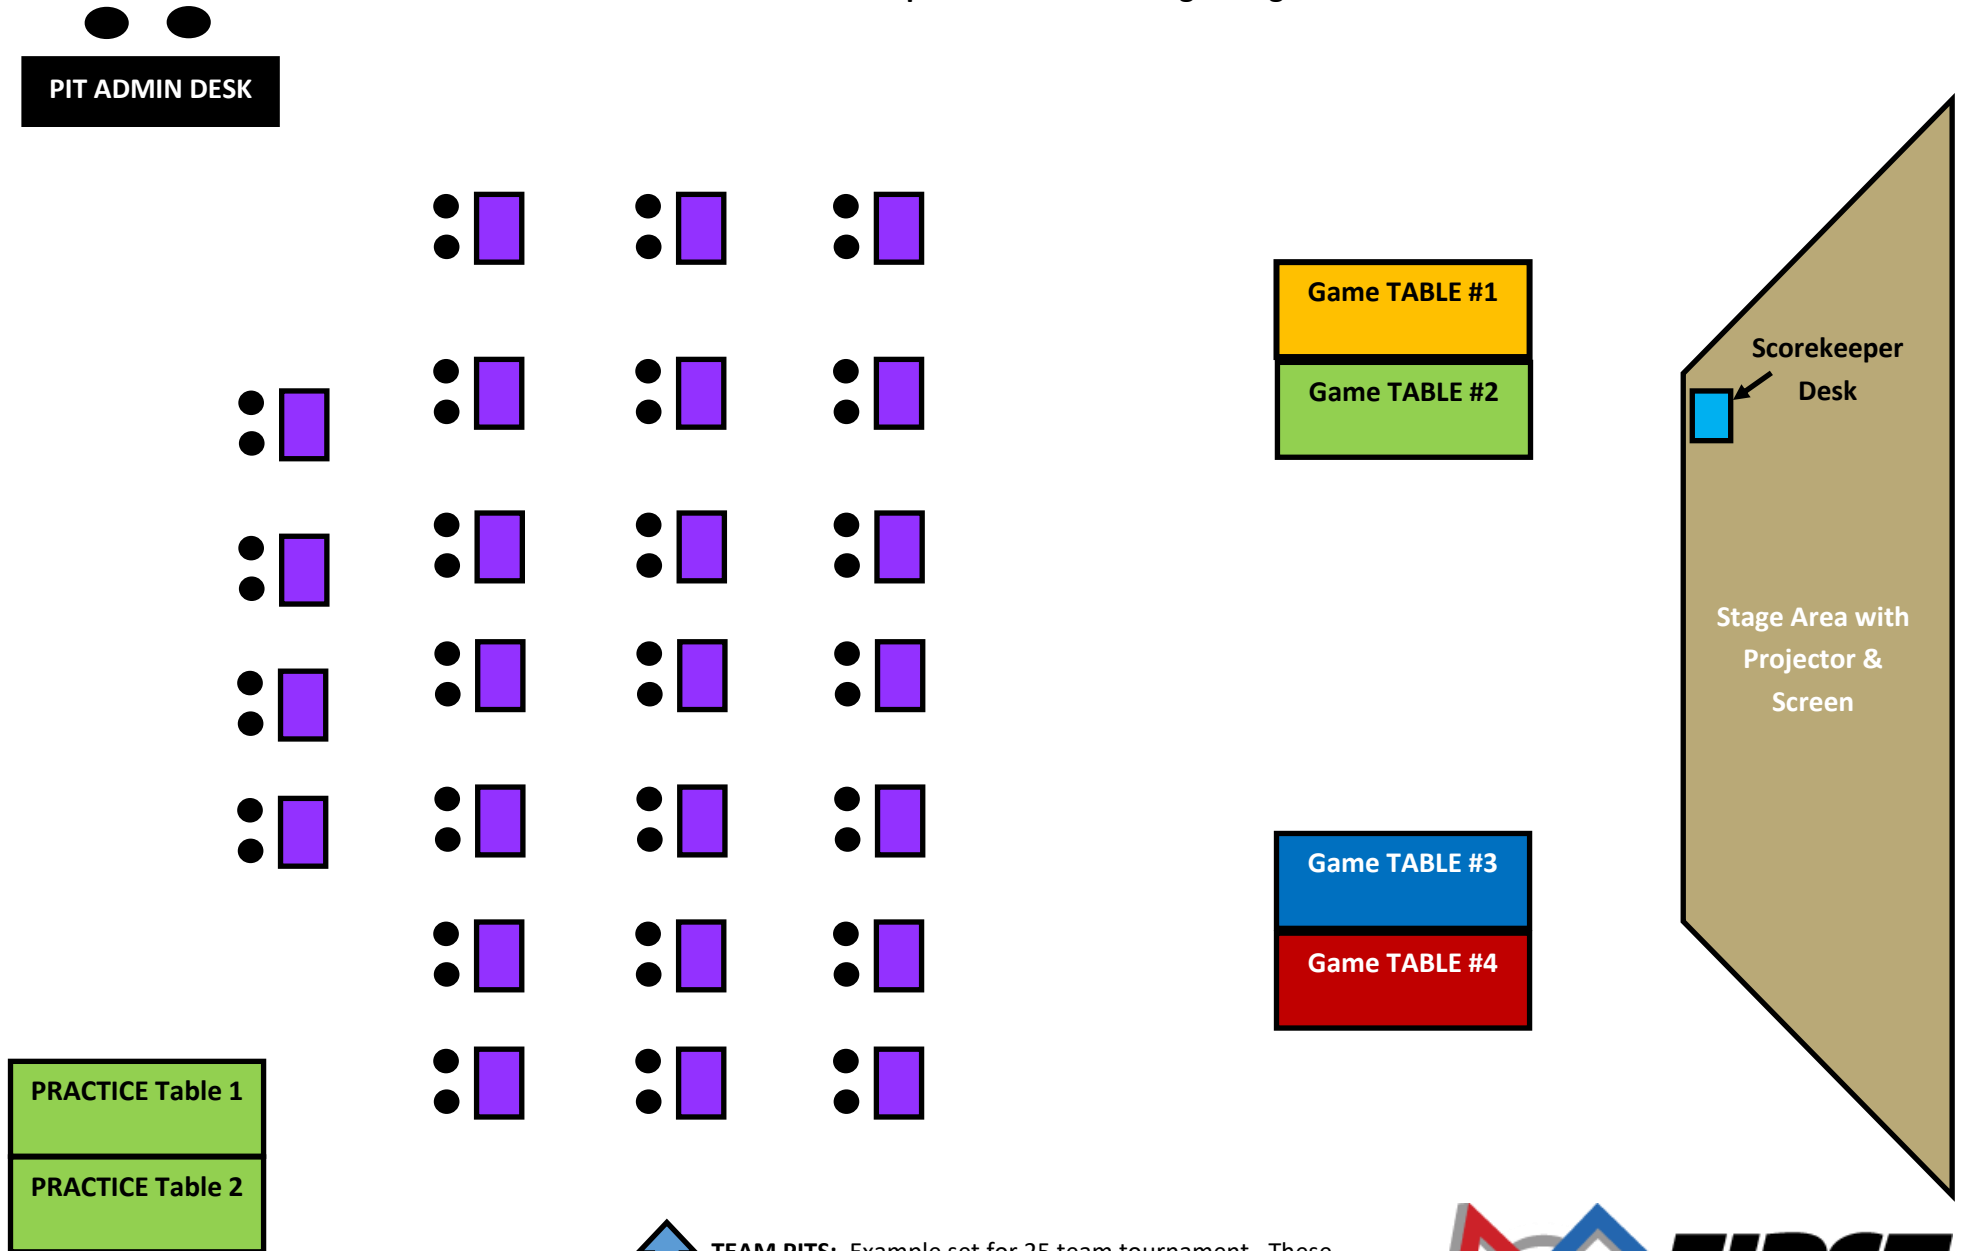

EXAMPLE: Standard School Hall Setup for *FIRST* LEGO League Regional - Australia

↑ **TEAM PITS:** Example set for 25 team tournament. These are small school class desks (usually in school halls for testing), with two chairs each.